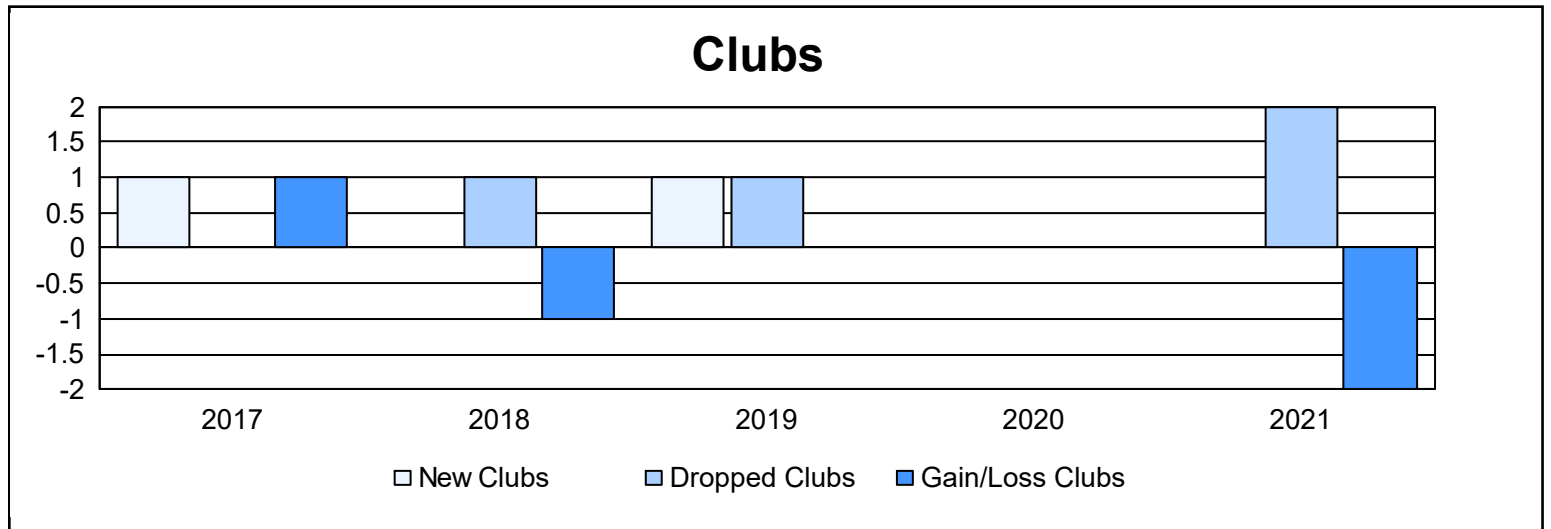

Year	New Clubs	Dropped Clubs	Gain/ Loss Clubs	New Members	Charter Members	Reinstate Members	Transfer Members	Total Member Added	Total Members Dropped	Gain/ Loss Members
2016-2017	1	0	1	100	46	2	3	151	131	20
2017-2018	0	1	-1	80	0	4	0	84	136	-52
2018-2019	1	1	0	40	23	2	1	66	112	-46
2019-2020	0	0	0	54	1	2	5	62	114	-52
2020-2021	0	2	-2	69	0	4	0	73	169	-96
<b>Average</b>	<b>0</b>	<b>1</b>	<b>0</b>	<b>69</b>	<b>14</b>	<b>3</b>	<b>2</b>	<b>87</b>	<b>132</b>	<b>-45</b>

### Membership Composition June 2021 Cumulative