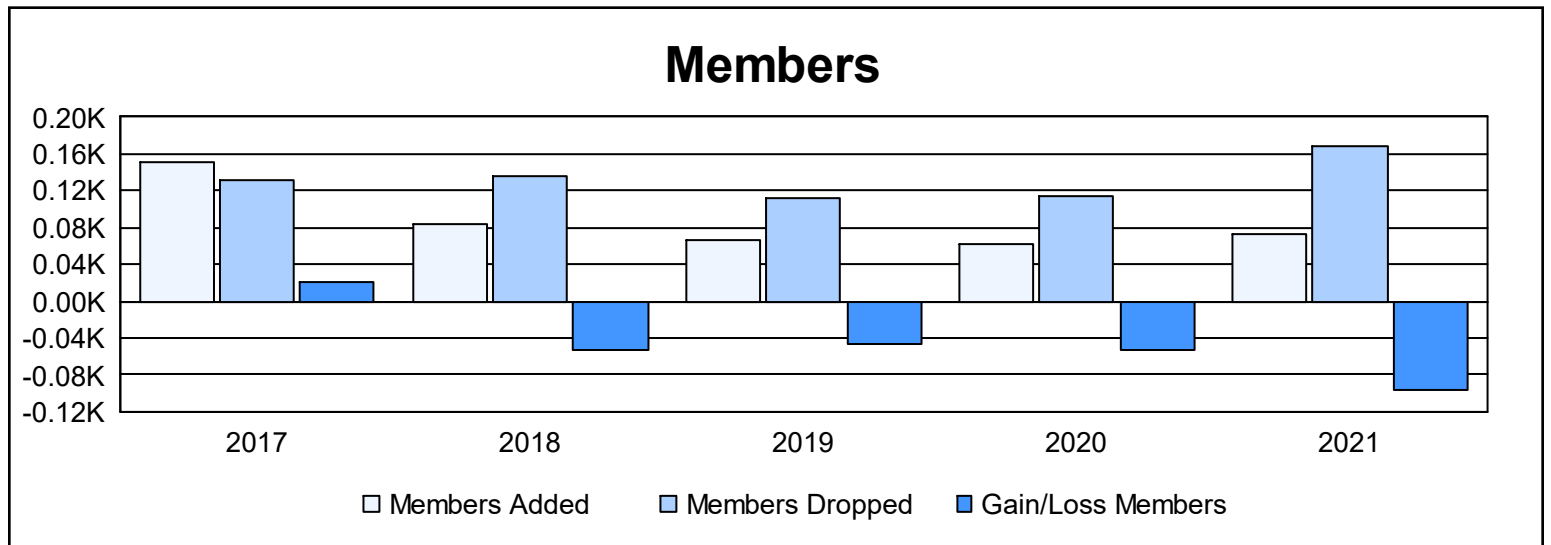

Year	New Clubs	Dropped Clubs	Gain/ Loss Clubs	New Members	Charter Members	Reinstate Members	Transfer Members	Total Member Added	Total Members Dropped	Gain/ Loss Members
2016-2017	1	0	1	100	46	2	3	151	131	20
2017-2018	0	1	-1	80	0	4	0	84	136	-52
2018-2019	1	1	0	40	23	2	1	66	112	-46
2019-2020	0	0	0	54	1	2	5	62	114	-52
2020-2021	0	2	-2	69	0	4	0	73	169	-96
<b>Average</b>	<b>0</b>	<b>1</b>	<b>0</b>	<b>69</b>	<b>14</b>	<b>3</b>	<b>2</b>	<b>87</b>	<b>132</b>	<b>-45</b>

### Membership Composition June 2021 Cumulative