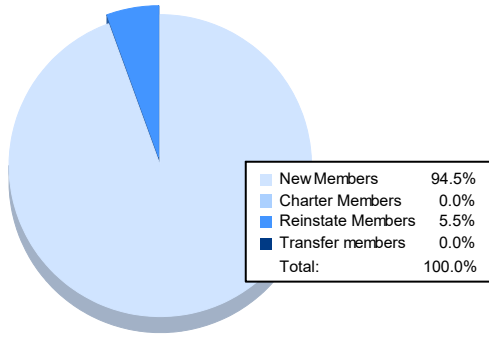

Year	New Clubs	Dropped Clubs	Gain/ Loss Clubs	New Members	Charter Members	Reinstate Members	Transfer Members	Total Member Added	Total Members Dropped	Gain/ Loss Members
2016-2017	1	0	1	100	46	2	3	151	131	20
2017-2018	0	1	-1	80	0	4	0	84	136	-52
2018-2019	1	1	0	40	23	2	1	66	112	-46
2019-2020	0	0	0	54	1	2	5	62	114	-52
2020-2021	0	2	-2	69	0	4	0	73	169	-96
<b>Average</b>	<b>0</b>	<b>1</b>	<b>0</b>	<b>69</b>	<b>14</b>	<b>3</b>	<b>2</b>	<b>87</b>	<b>132</b>	<b>-45</b>

### Membership Composition June 2021 Cumulative